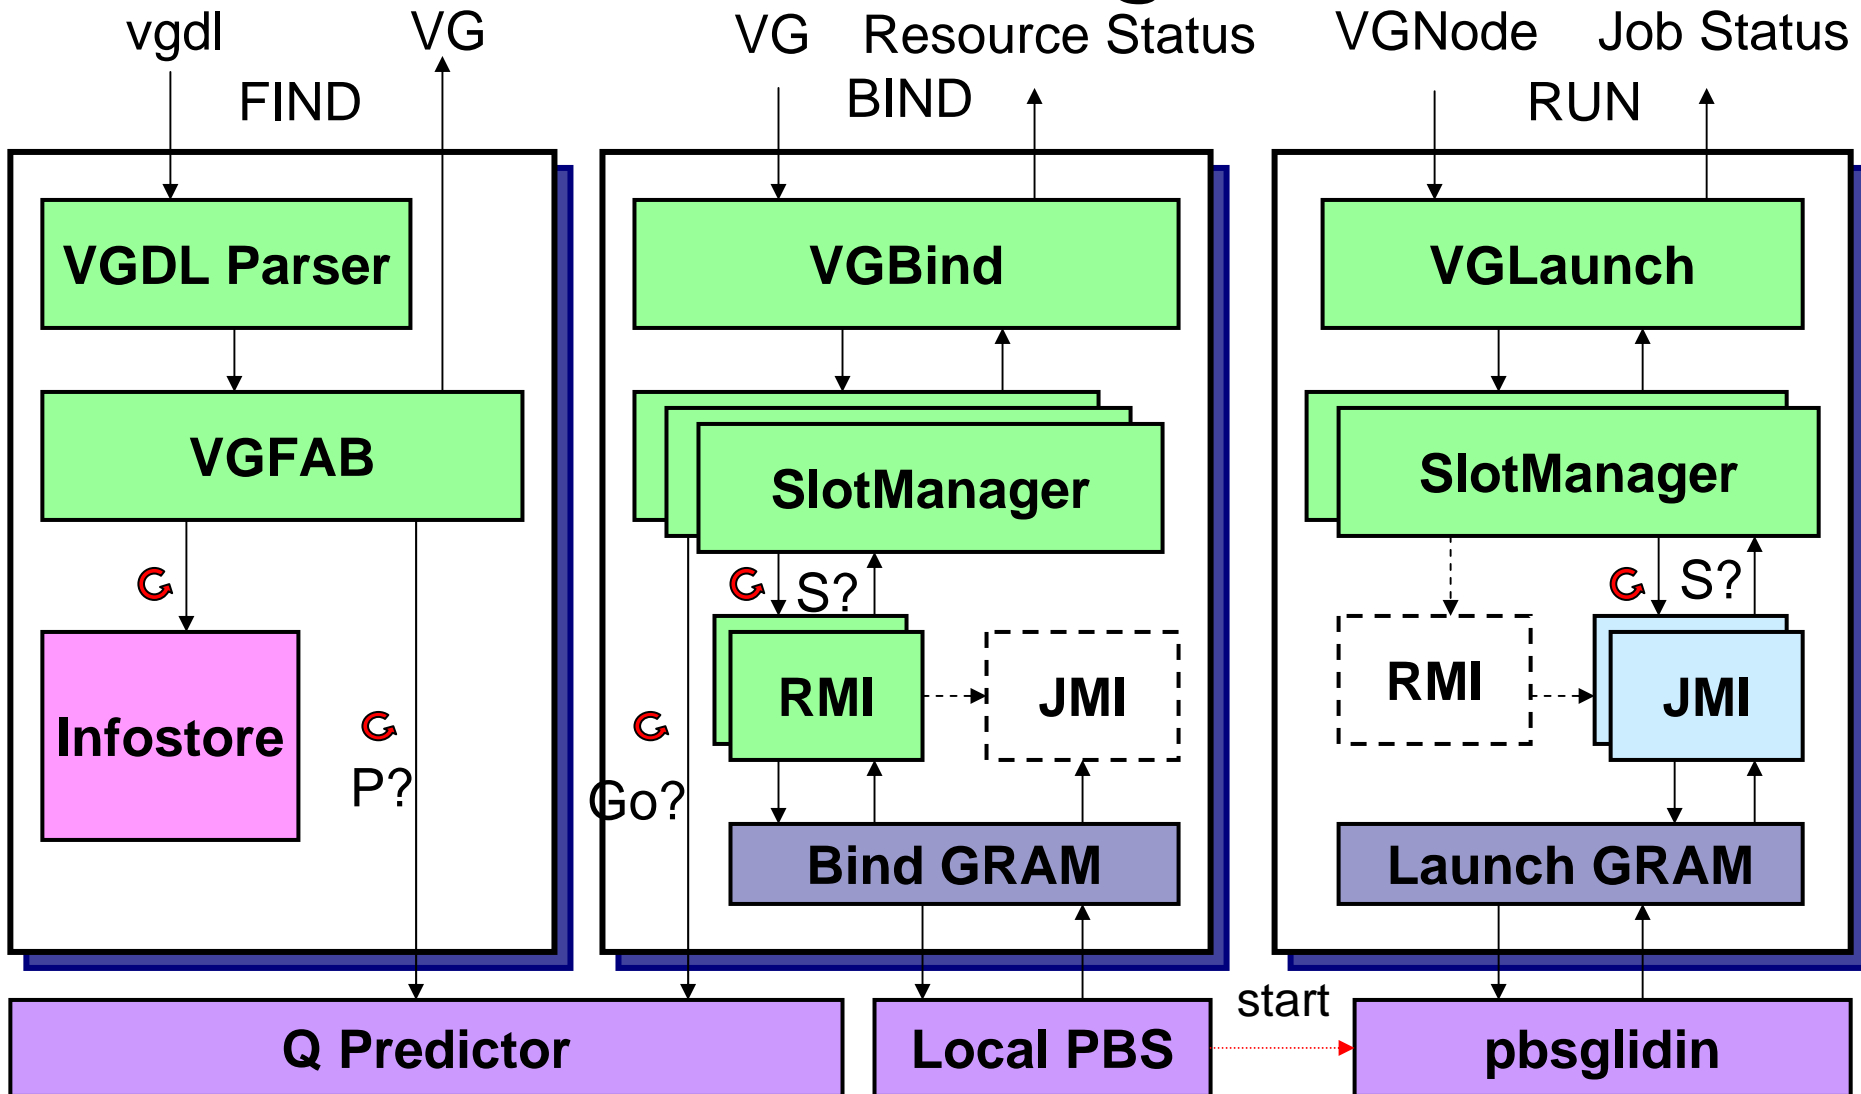

VGES for LEAD

**Yang-Suk Kee, Carl Kesselman
Information Sciences Institute
University of Southern California**

VGES Interaction Diagram

SVG Specification

Resource states before the “start time” or after the “duration” are undefined.

Resource Selection

Slot Management

```
Slot1 = ClusterOf (node) [8] <09/06/2006@08/00/00, 01/00/00>
{
  node = ...
}
```

pglidin