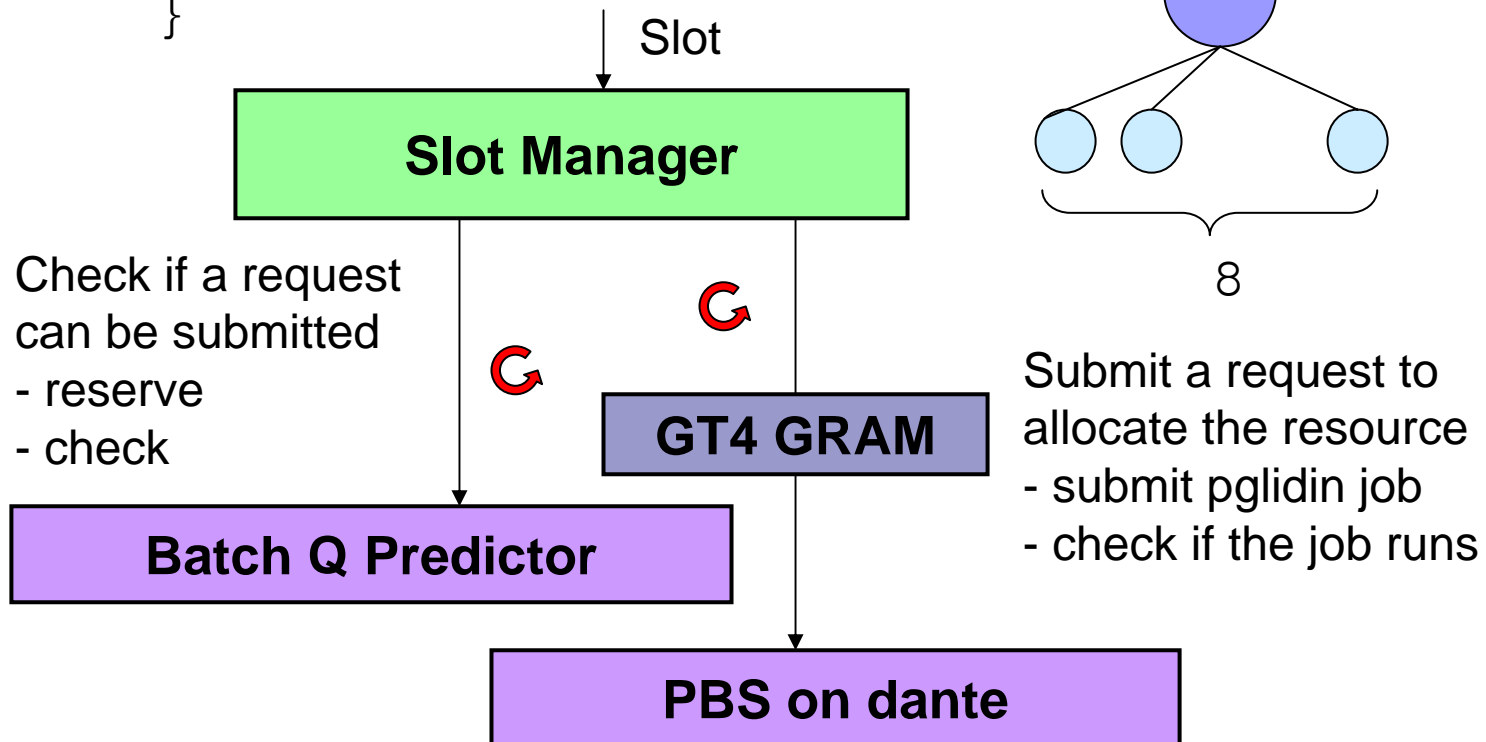

VGES for LEAD

**Yang-Suk Kee, Carl Kesselman
Information Sciences Institute
University of Southern California**

VGES Interaction Diagram

SVG Specification

Resource states before the “start time” or after the “duration” are undefined.

Resource Selection

Slot Management

```
Slot1 = ClusterOf (node) [8] <09/06/2006@08/00/00, 01/00/00>
{
  node = ...
}
```

pglidin