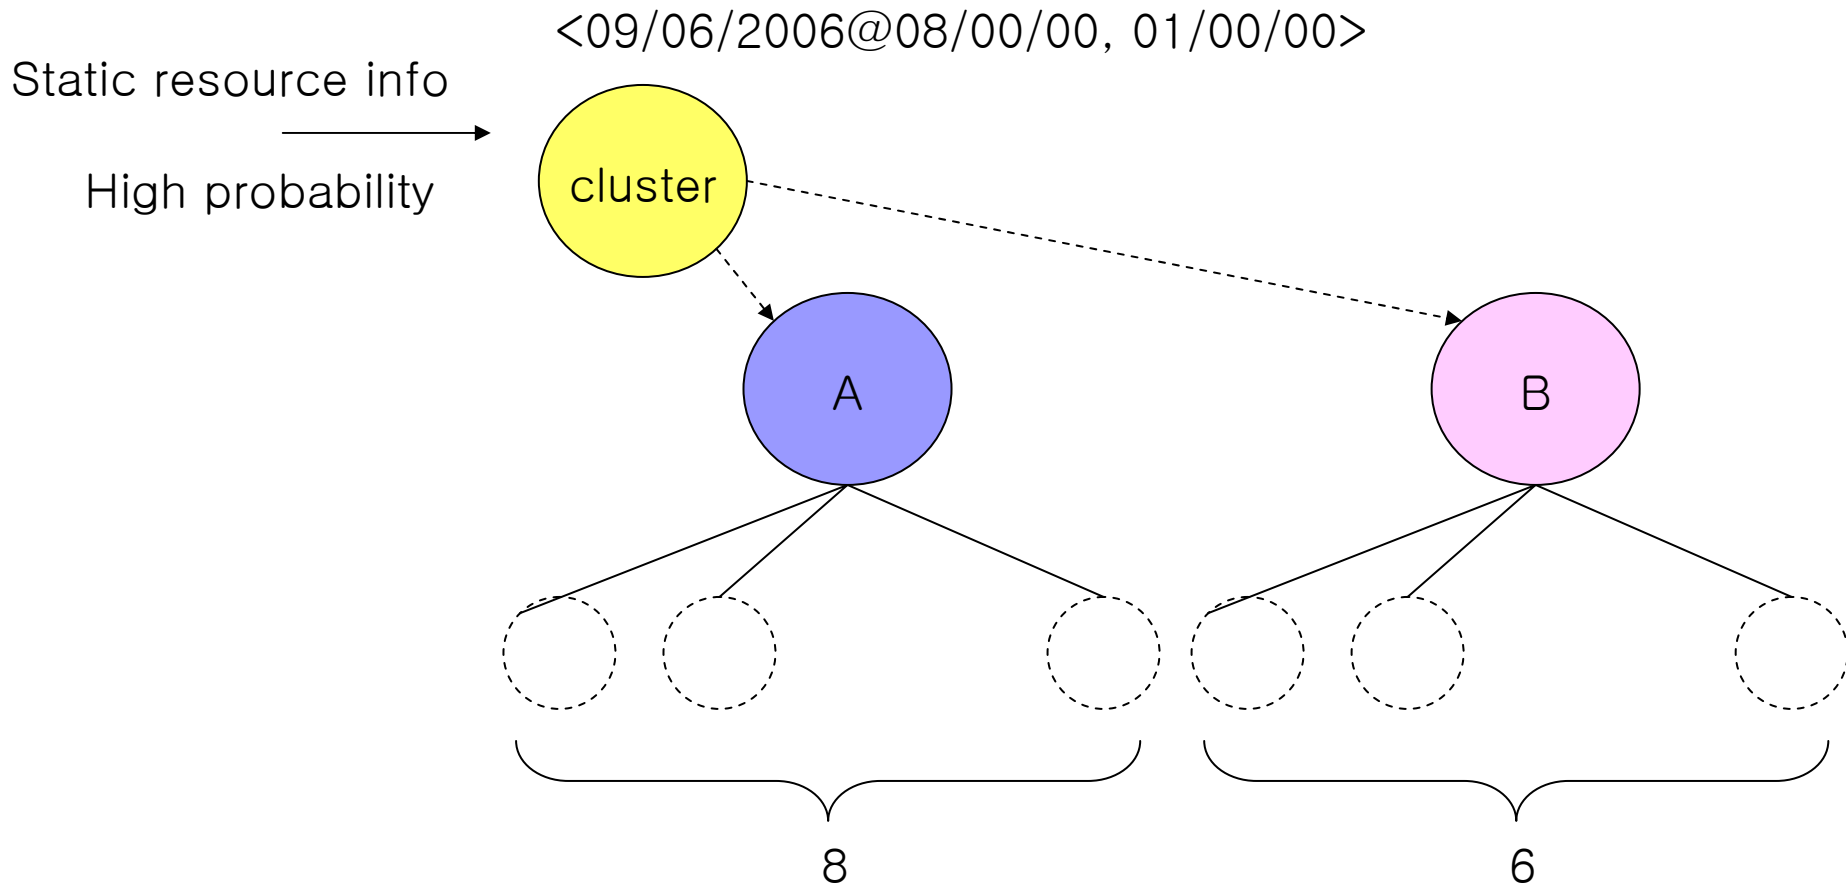

VGES for LEAD

**Yang-Suk Kee, Carl Kesselman
Information Sciences Institute
University of Southern California**

VGES Interaction Diagram

SVG Specification

Resource states before the “start time” or after the “duration” are undefined.

Resource Selection

Slot Management

```
Slot1 = ClusterOf (node) [8] <09/06/2006@08/00/00, 01/00/00>
{
  node = ...
}
```

pglidin