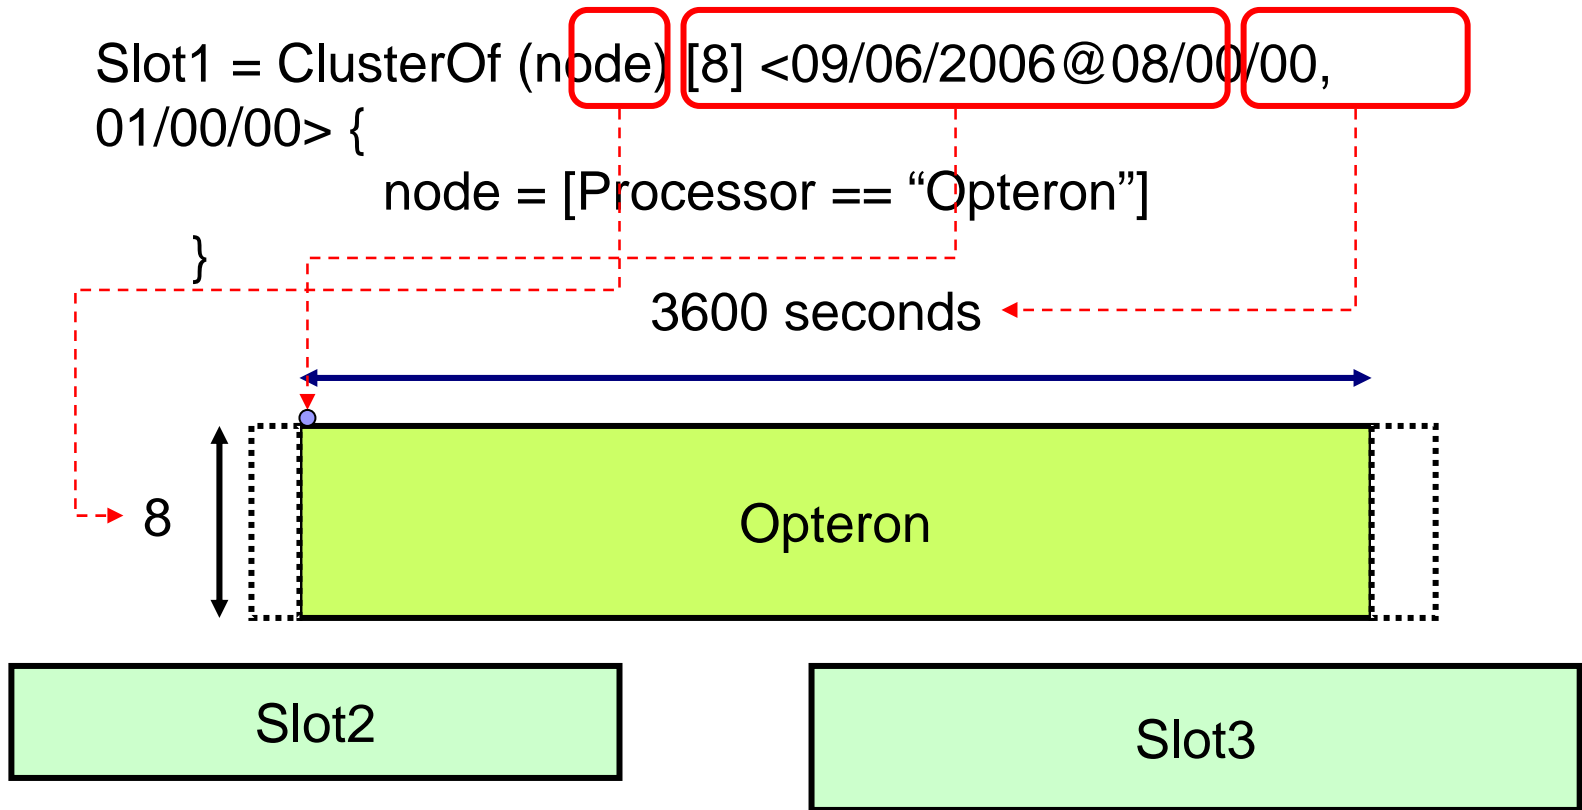

VGES for LEAD

**Yang-Suk Kee, Carl Kesselman
Information Sciences Institute
University of Southern California**

VGES Interaction Diagram

SVG Specification

Resource states before the “start time” or after the “duration” are undefined.

Resource Selection

Slot Management

```
Slot1 = ClusterOf (node) [8] <09/06/2006@08/00/00, 01/00/00>
{
  node = ...
}
```

pglidin